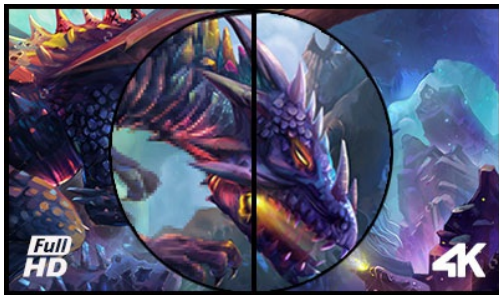

43" 4K gaming monitor guaranteeing superb image quality

Packed into a superb VA matrix, the 8.3 million pixels (3840 x 2160) make the G-Master G4380UHSU an ideal screen for PC gamers looking to upgrade to 4K. Featuring 0.4ms MPRT response time and supporting 144Hz over DisplayPort, the monitor allows you to make split second decisions and forget about ghosting effects or smearing issues.

Black Tuner function delivers greater viewing performance in shadowed areas and with FreeSync Premium on board, you can be sure your favourite games will from now on look incredibly crisp and realistic.

4K

UHD resolution (3840x2160), better known as 4K, offers a gigantic viewable area with 4 times more information and work space than a Full HD screen. Due to the high DPI (dots per inch), it displays an incredibly sharp and crisp image.

Diagonal	42.5", 108cm
Panel	VA matrix, haze 2%
Native resolution	3840 x 2160 @144Hz (8.3 megapixel 4K UHD, DisplayPort)
Aspect ratio	16:9
Panel brightness	550 cd/m ²
Static contrast	4000:1
Advanced contrast	80M:1
Response time (MPRT)	0.4ms
Viewing zone	horizontal/vertical: 178°/178°, right/left: 89°/89°, up/down: 89°/89°
Colour support	1.07B 10bit (8bit + Hi-FRC)
Horizontal Sync	30 - 135kHz
Viewable area W x H	941.18 x 529.42mm, 37.1 x 20.8"
Pixel pitch	0.245mm
Colour	matte, black